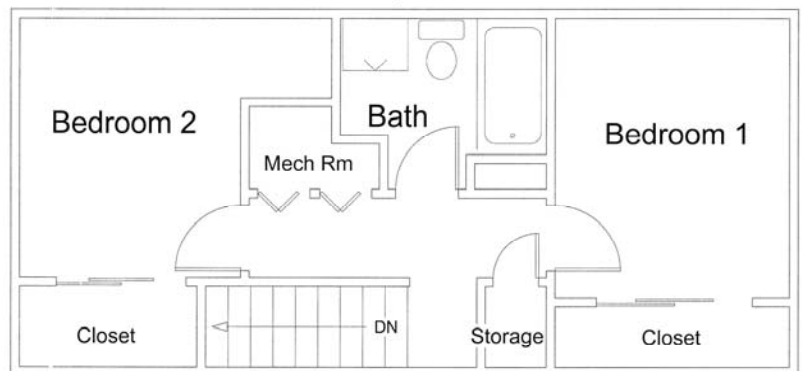

Willow Place
Unit Type 3 --- 2 Bedroom
804 Square Feet

More Floor Plans on
next page....

*Housing Authority
of the City of Loveland*

**Willow Place
2600 North Monroe Street**

**Property Manager
Shannon Boerger
sboer@lovelandhsg.org
970-635-5916**

**Basic Rent/Market Rent
2 Bedroom/3 Bedroom
Section 8 Guidelines with
\$400 Deposit**

**WILLOW PLACE
APARTMENT HOMES**

Willow Place
Unit Type 2 ----- 2 Bedroom
796 Square Feet

First Floor

Willow Place
Unit Type 2 ----- 2 Bedroom
796 Square Feet

**Basic Rent/Market Rent
2 Bedroom/3 Bedroom
Section 8 Guidelines with
\$400 Deposit**

WILLOW PLACE
APARTMENT HOMES

Willow Place
Unit Type 1 ---- 3 Bedroom
936 Square Feet

More Floor Plans on
next page....

**Basic Rent/Market Rent
2 Bedroom/3 Bedroom
Section 8 Guidelines with
\$400 Deposit**

**WILLOW PLACE
APARTMENT HOMES**

Willow Place
Type 4 Unit ---- 3 Bedroom
1050 Square Feet

First Floor

Willow Place
Unit Type 4 ----- 3 Bedroom
1050 Square Feet