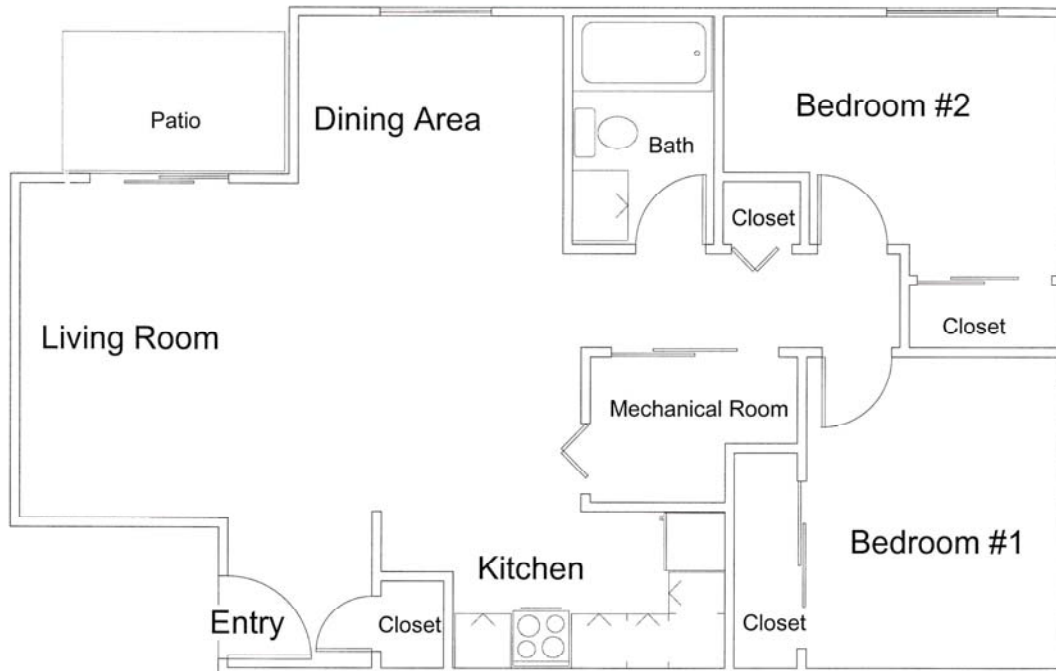

Willow Place
Unit Type 3 --- 2 Bedroom
804 Square Feet

More Floor Plans on
next page....

*Housing Authority
of the City of Loveland*

**Willow Place
2600 North Monroe Street**

**Property Manager
Shannon Boerger
sboer@lovelandhsg.org
970-635-5916**

**Basic Rent/Market Rent
2 Bedroom/3 Bedroom
Section 8 Guidelines with
\$400 Deposit**

**WILLOW PLACE
APARTMENT HOMES**

Willow Place
Unit Type 2 ----- 2 Bedroom
796 Square Feet

First Floor

Willow Place
Unit Type 2 ----- 2 Bedroom
796 Square Feet

**Basic Rent/Market Rent
2 Bedroom/3 Bedroom
Section 8 Guidelines with
\$400 Deposit**

WILLOW PLACE
APARTMENT HOMES

Willow Place
Unit Type 1 ---- 3 Bedroom
936 Square Feet

More Floor Plans on
next page....

**Basic Rent/Market Rent
2 Bedroom/3 Bedroom
Section 8 Guidelines with
\$400 Deposit**

**WILLOW PLACE
APARTMENT HOMES**

Willow Place
Type 4 Unit ---- 3 Bedroom
1050 Square Feet

First Floor

Willow Place
Unit Type 4 ----- 3 Bedroom
1050 Square Feet