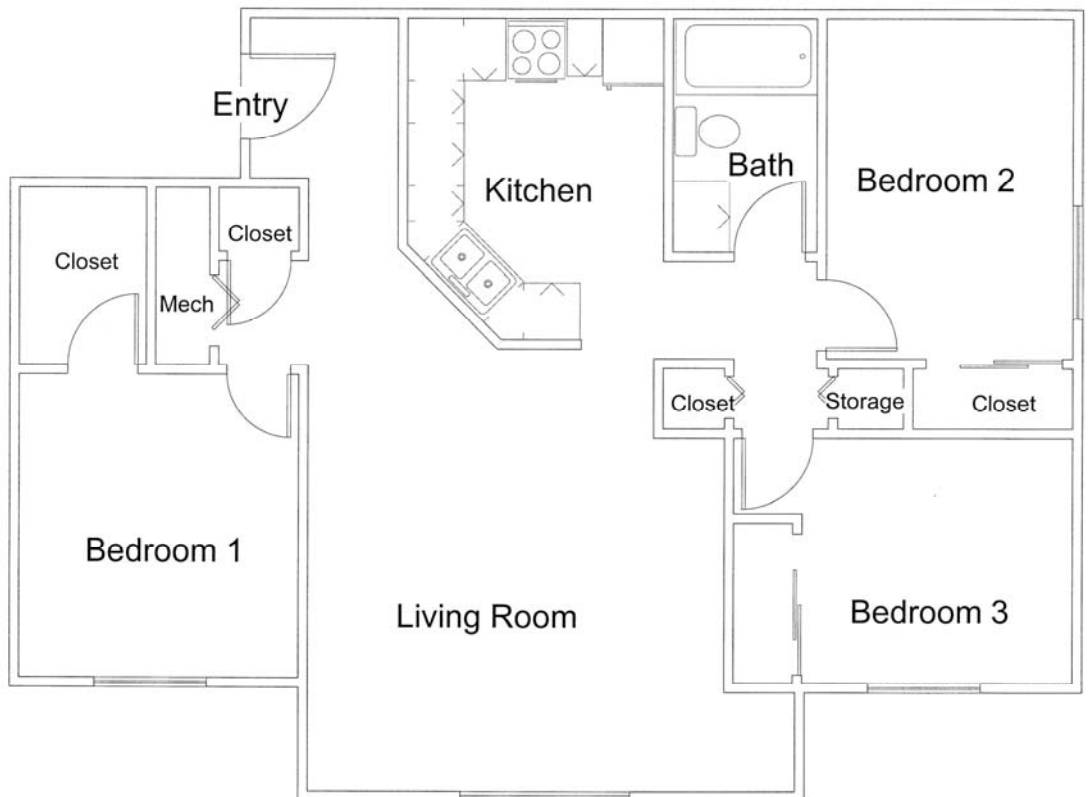

**Basic Rent/Market Rent
2 Bedroom/3 Bedroom
Section 8 Guidelines with
\$400 Deposit**

**WILLOW PLACE
APARTMENT HOMES**

Willow Place
Unit Type 2 ----- 2 Bedroom
796 Square Feet

First Floor

Willow Place
Unit Type 2 ----- 2 Bedroom
796 Square Feet

Second Floor

More Floor Plans on
next page....

Thank you for visiting www.lovelandhsg.org

w e l c o m e h o m e

*Housing Authority
of the City of Loveland*

**Willow Place
2600 North Monroe Street**

**Property Manager
Shannon Boerger
sboer@lovelandhsg.org
970-635-5916**

**Basic Rent/Market Rent
2 Bedroom/3 Bedroom
Section 8 Guidelines with
\$400 Deposit**

WILLOW PLACE
APARTMENT HOMES

Willow Place
Unit Type 1 ---- 3 Bedroom
936 Square Feet

More Floor Plans on
next page....

**Basic Rent/Market Rent
2 Bedroom/3 Bedroom
Section 8 Guidelines with
\$400 Deposit**

**WILLOW PLACE
APARTMENT HOMES**

Willow Place
Type 4 Unit ---- 3 Bedroom
1050 Square Feet

First Floor

Willow Place
Unit Type 4 ----- 3 Bedroom
1050 Square Feet