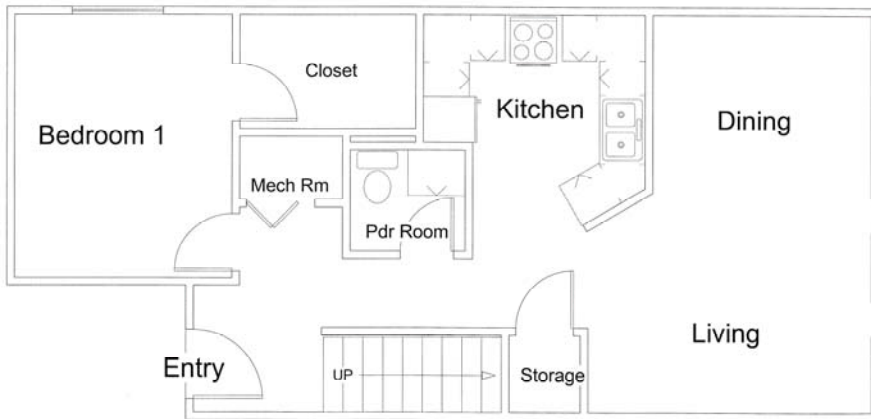

**Basic Rent/Market Rent
2 Bedroom/3 Bedroom
Section 8 Guidelines with
\$400 Deposit**

**WILLOW PLACE
APARTMENT HOMES**

Willow Place
Unit Type 2 ----- 2 Bedroom
796 Square Feet

First Floor

Willow Place
Unit Type 2 ----- 2 Bedroom
796 Square Feet

**Basic Rent/Market Rent
2 Bedroom/3 Bedroom
Section 8 Guidelines with
\$400 Deposit**

WILLOW PLACE
APARTMENT HOMES

Willow Place
Unit Type 1 ---- 3 Bedroom
936 Square Feet

More Floor Plans on
next page....

**Basic Rent/Market Rent
2 Bedroom/3 Bedroom
Section 8 Guidelines with
\$400 Deposit**

**WILLOW PLACE
APARTMENT HOMES**

Willow Place
Type 4 Unit ---- 3 Bedroom
1050 Square Feet

First Floor

Willow Place
Unit Type 4 ----- 3 Bedroom
1050 Square Feet