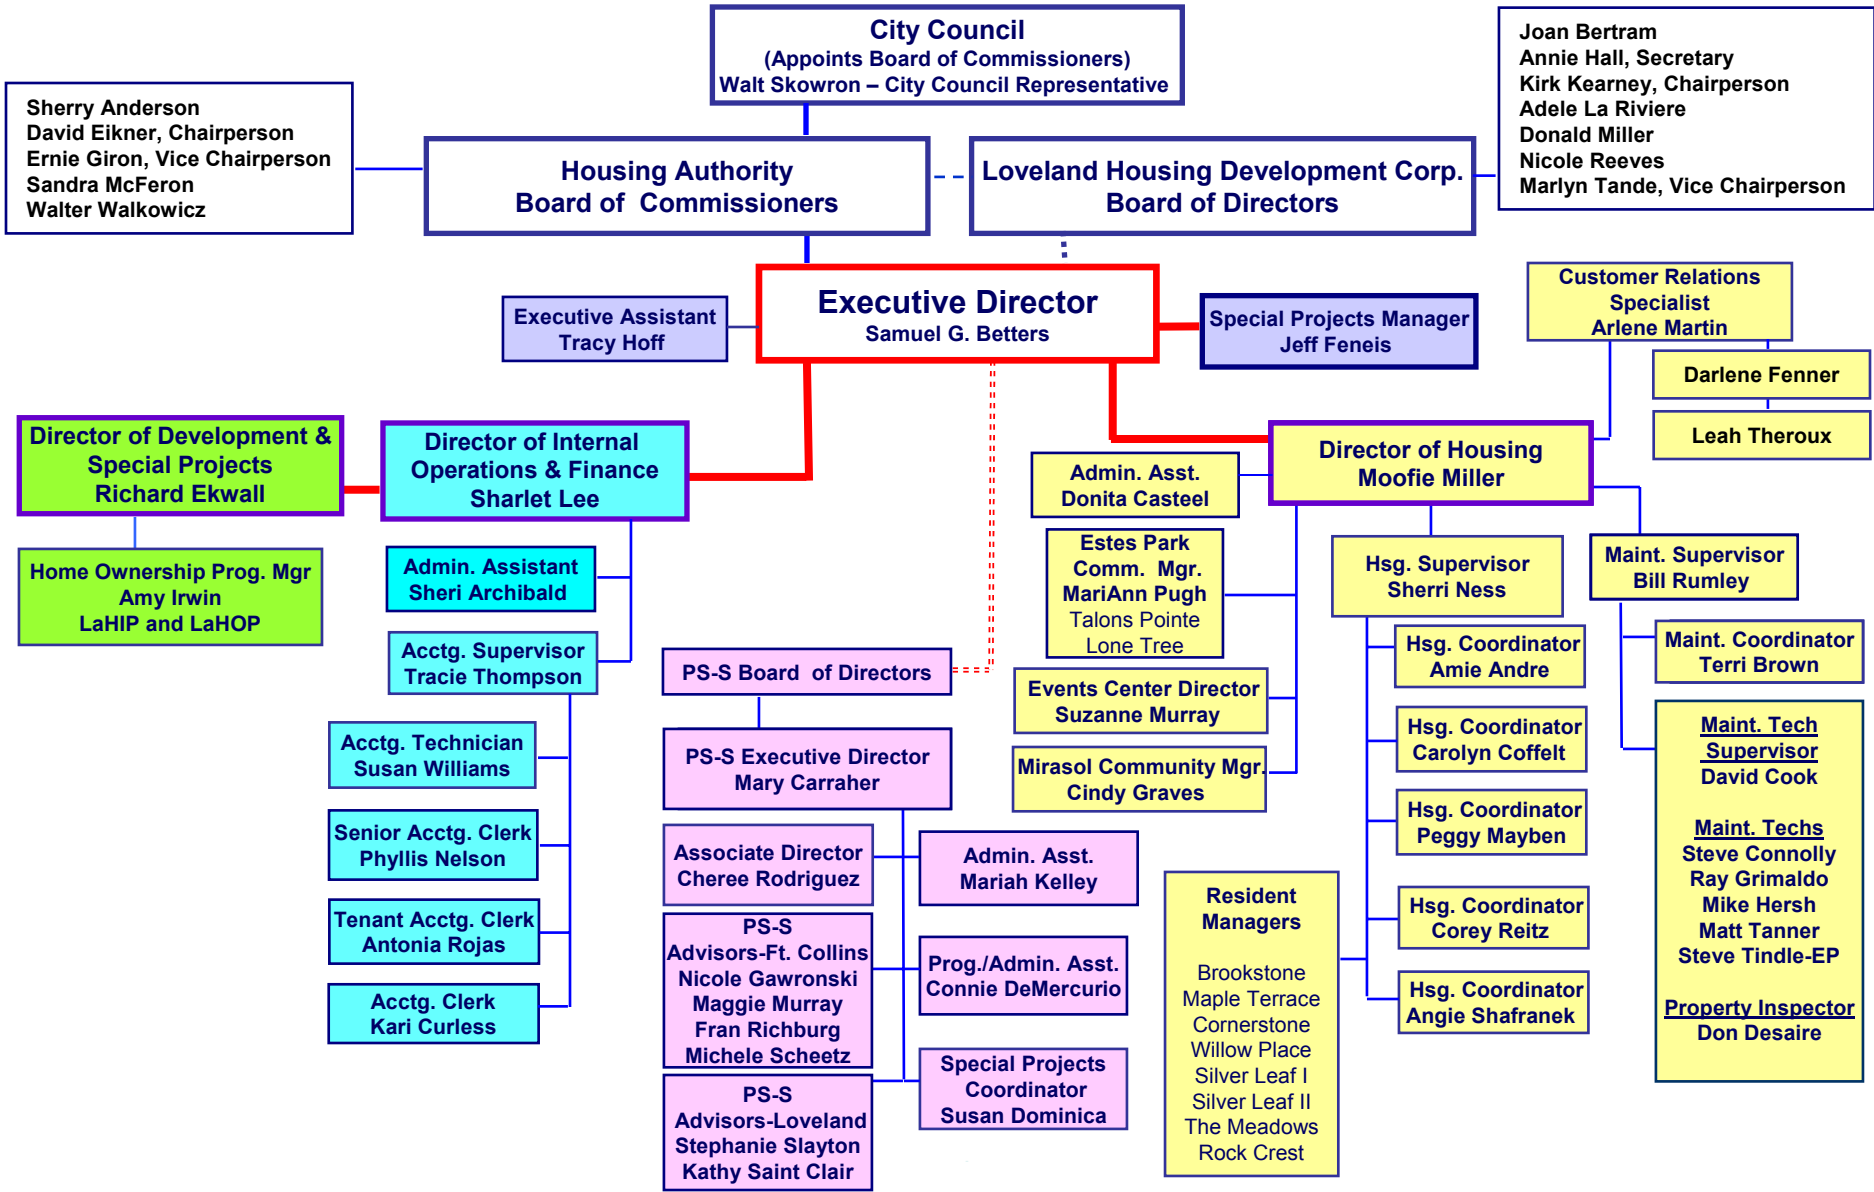

Housing Authority of the City of Loveland

Sherry Anderson
David Eikner, Chairperson
Ernie Giron, Vice Chairperson
Sandra McFeron
Walter Walkowicz

City Council
(Appoints Board of Commissioners)
Walt Skowron – City Council Representative