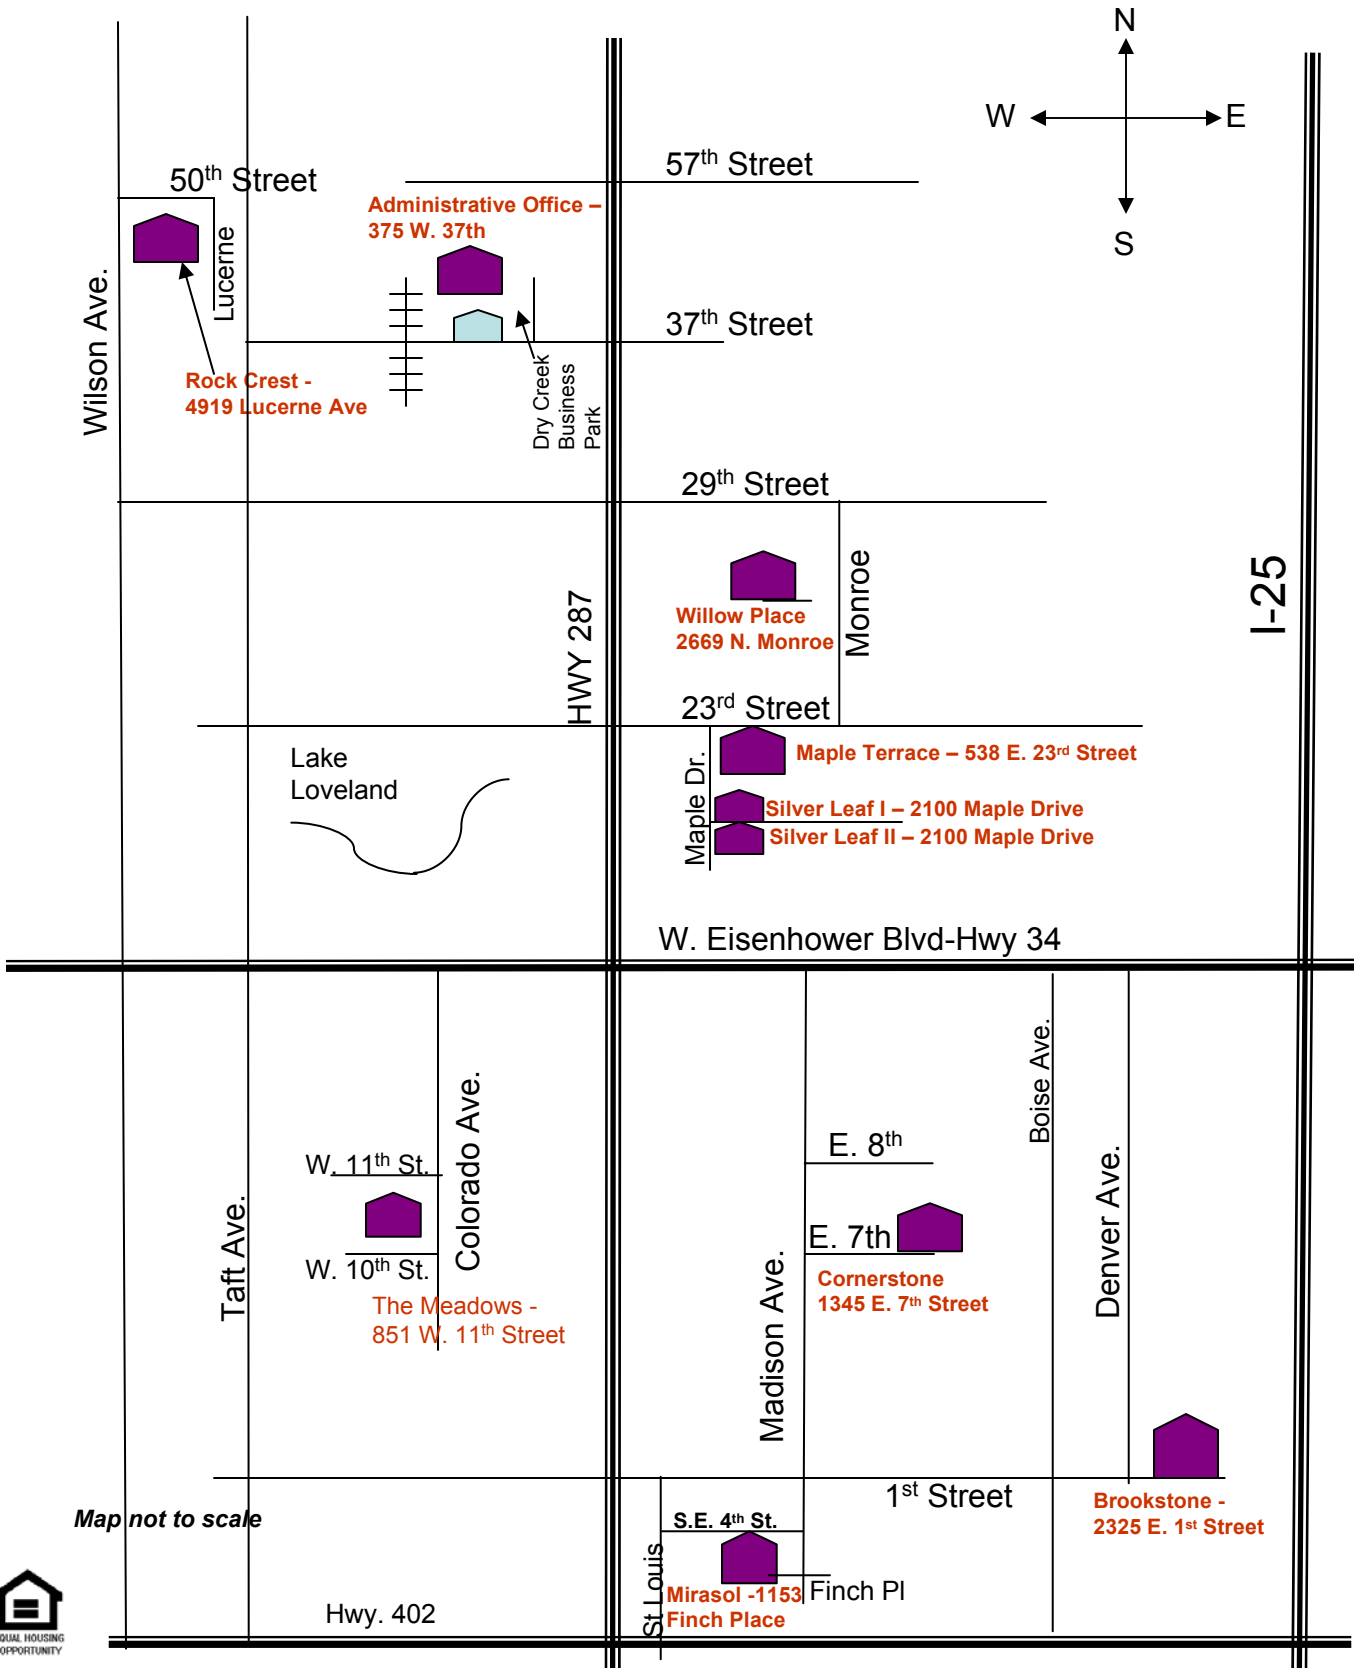

Housing Authority of the City of Loveland

Apartment Locator Guide

I-25